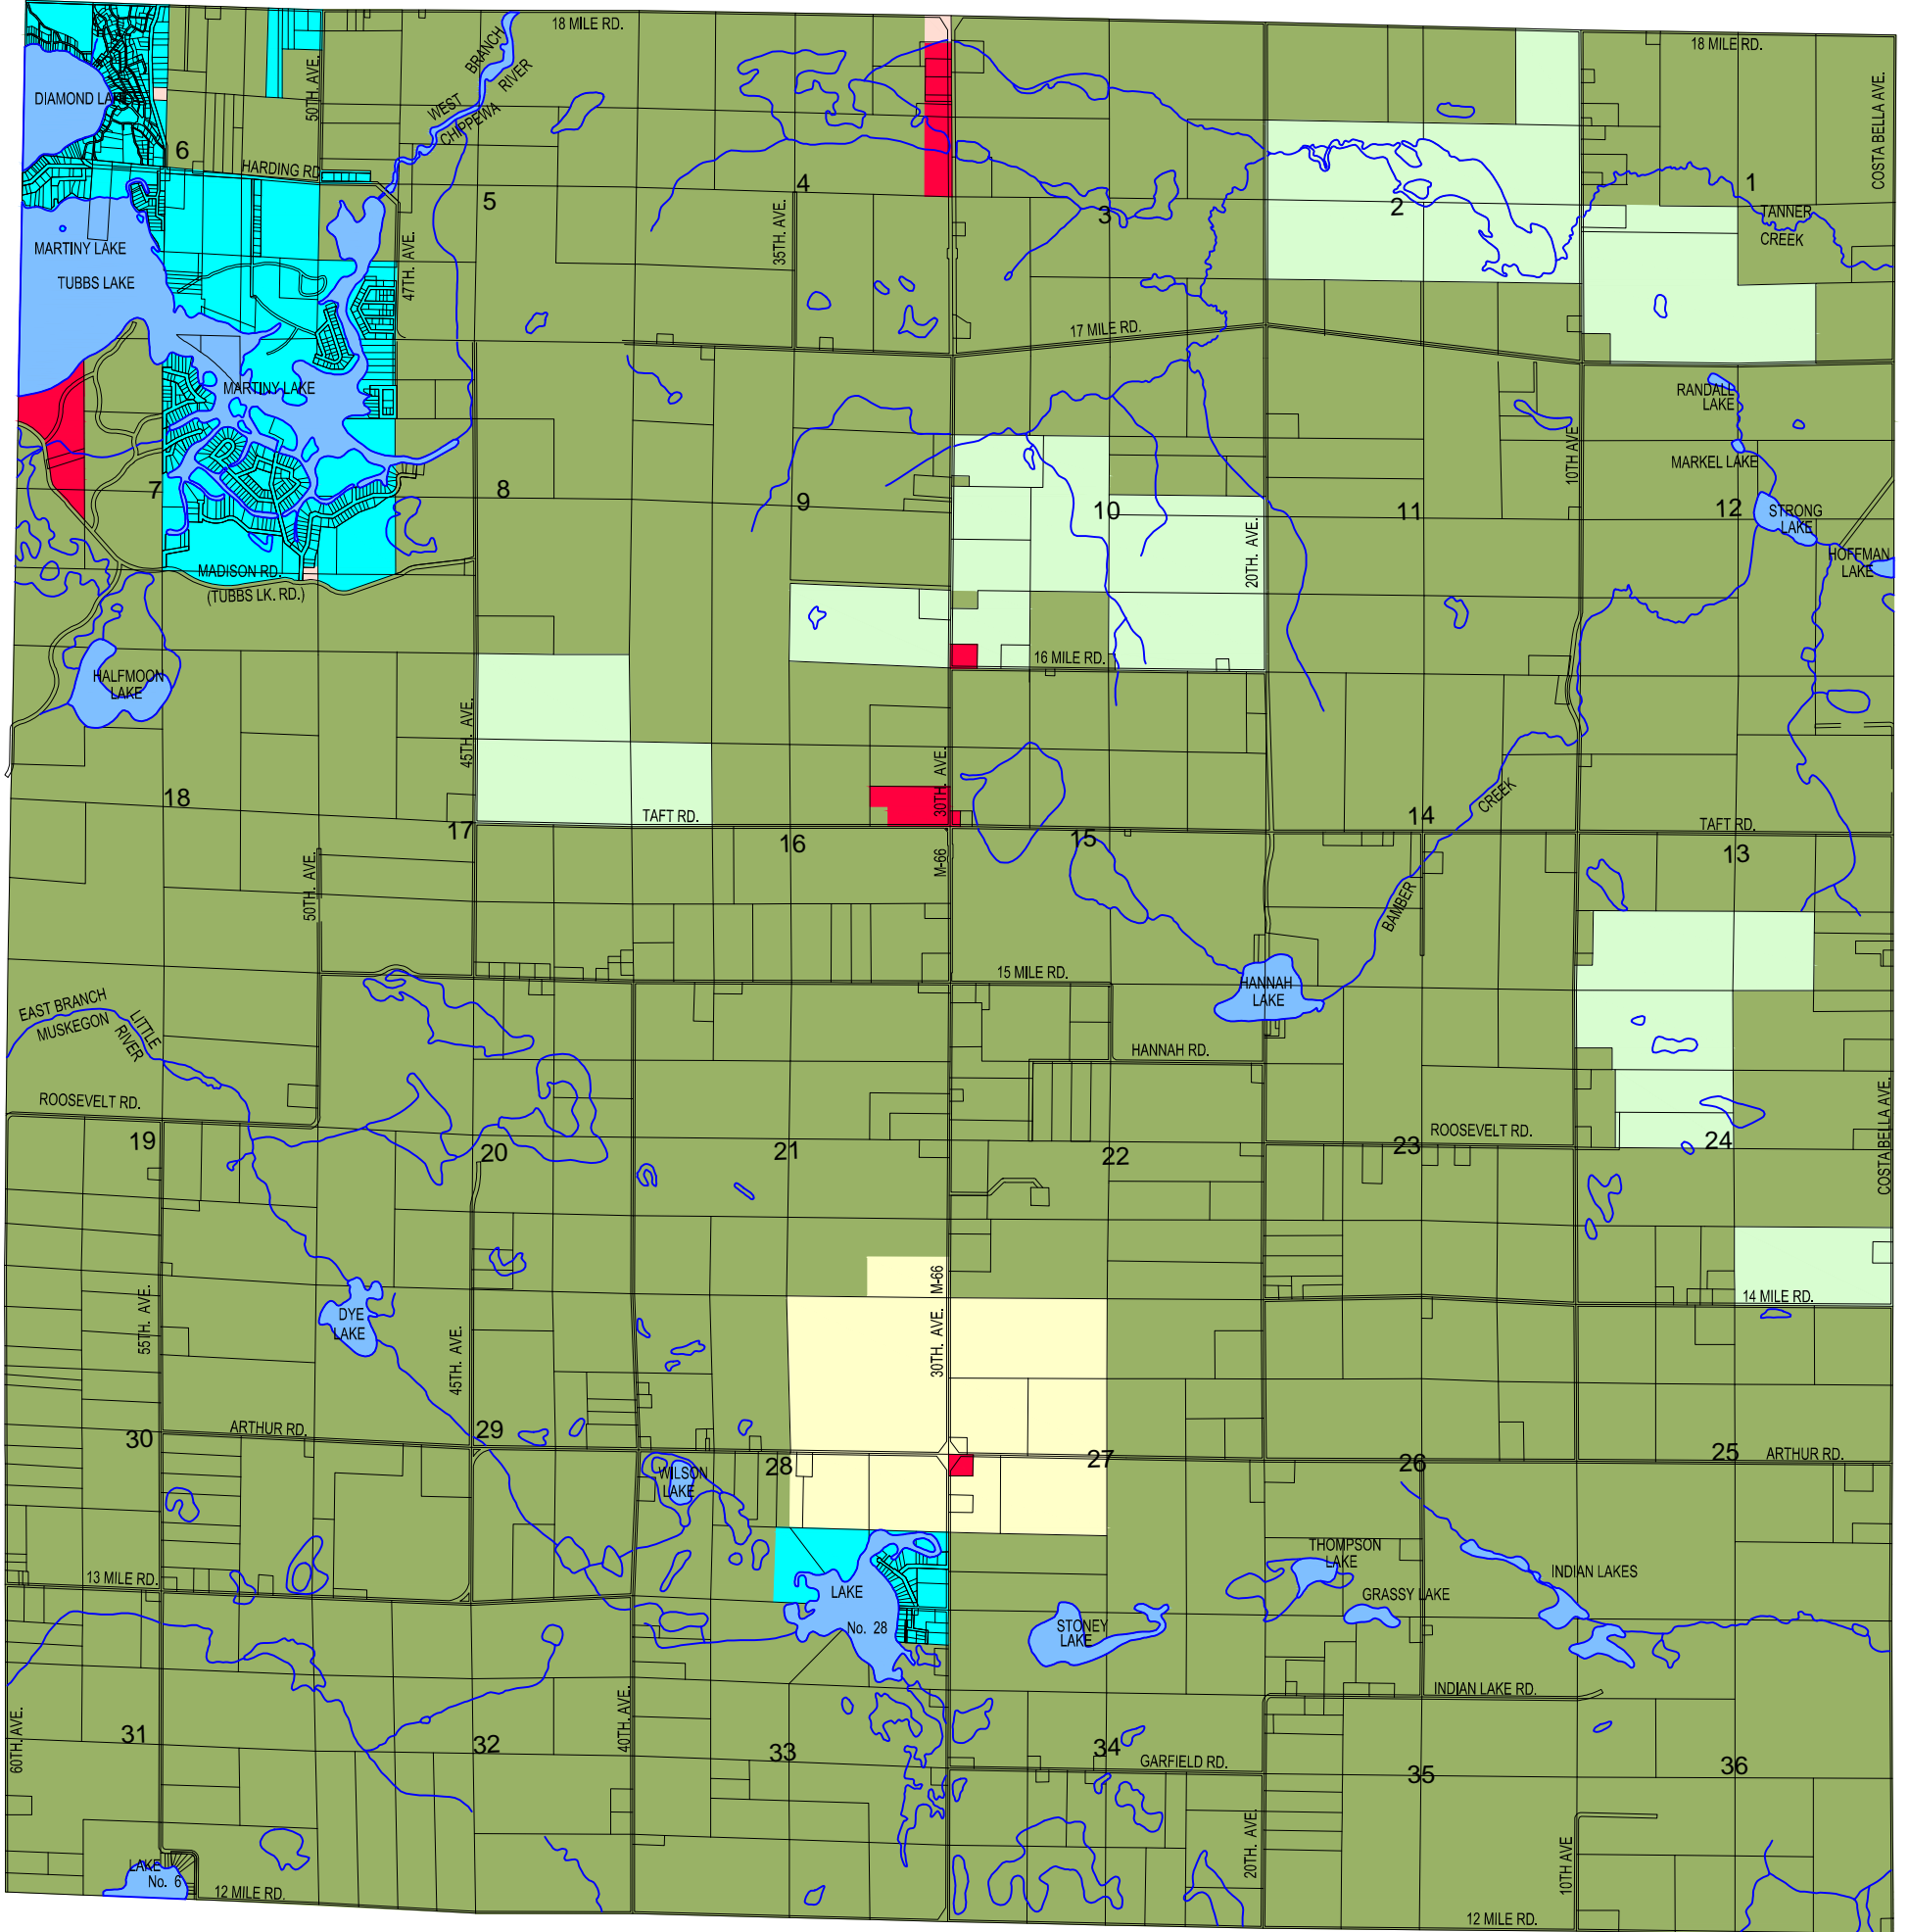

# SHERIDAN TOWNSHIP

MECOSTA COUNTY, MICHIGAN

T15N-R7W

## ZONING DISTRICTS

	EXEMPT FROM COUNTY ZONING		LR - LAKE & RIVER RESORT
	AF - AGRICULTURAL/FORESTRY		MHP - MANUFACTURED HOUSING PARK
	AG - AGRICULTURAL		C1 - NEIGHBORHOOD COMMERCIAL
	R1 - RURAL RESIDENTIAL		C2 - GENERAL COMMERCIAL
	R2 - SINGLE FAMILY RESIDENTIAL		C3 - HIGHWAY INTERCHANGE COMMERCIAL
	R3 - ONE & TWO FAMILY RESIDENTIAL		I1 - INDUSTRIAL
	R4 - MULTI-FAMILY RESIDENTIAL		SO - STATE OWNED